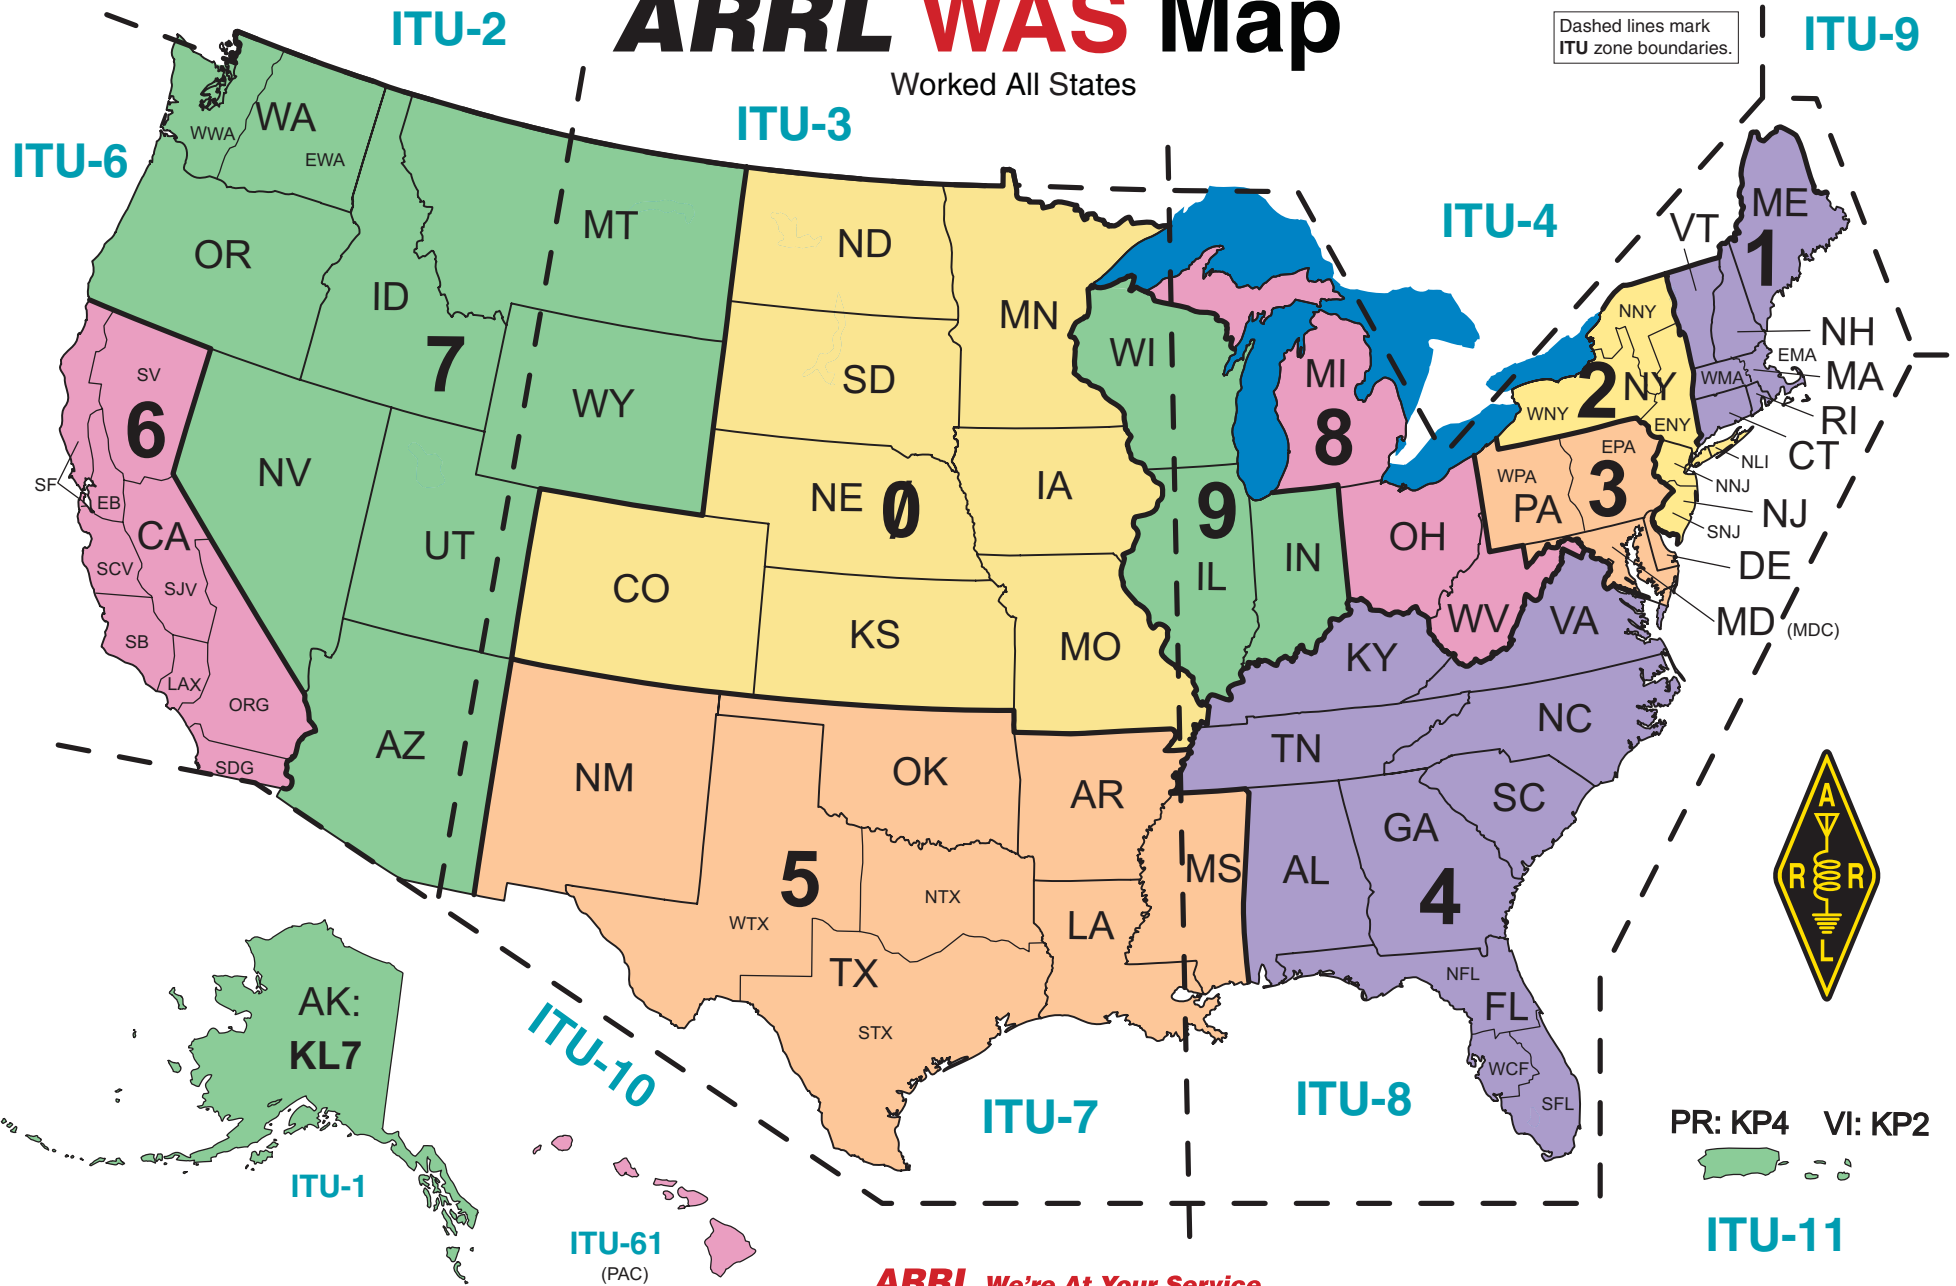

ARRL WAS Map

Worked All States

Dashed lines mark ITU zone boundaries.

ARRL The national association for AMATEUR RADIO

Copyright © 2005 by the American Radio Relay League, Inc All Rights Reserved. rev 11-09